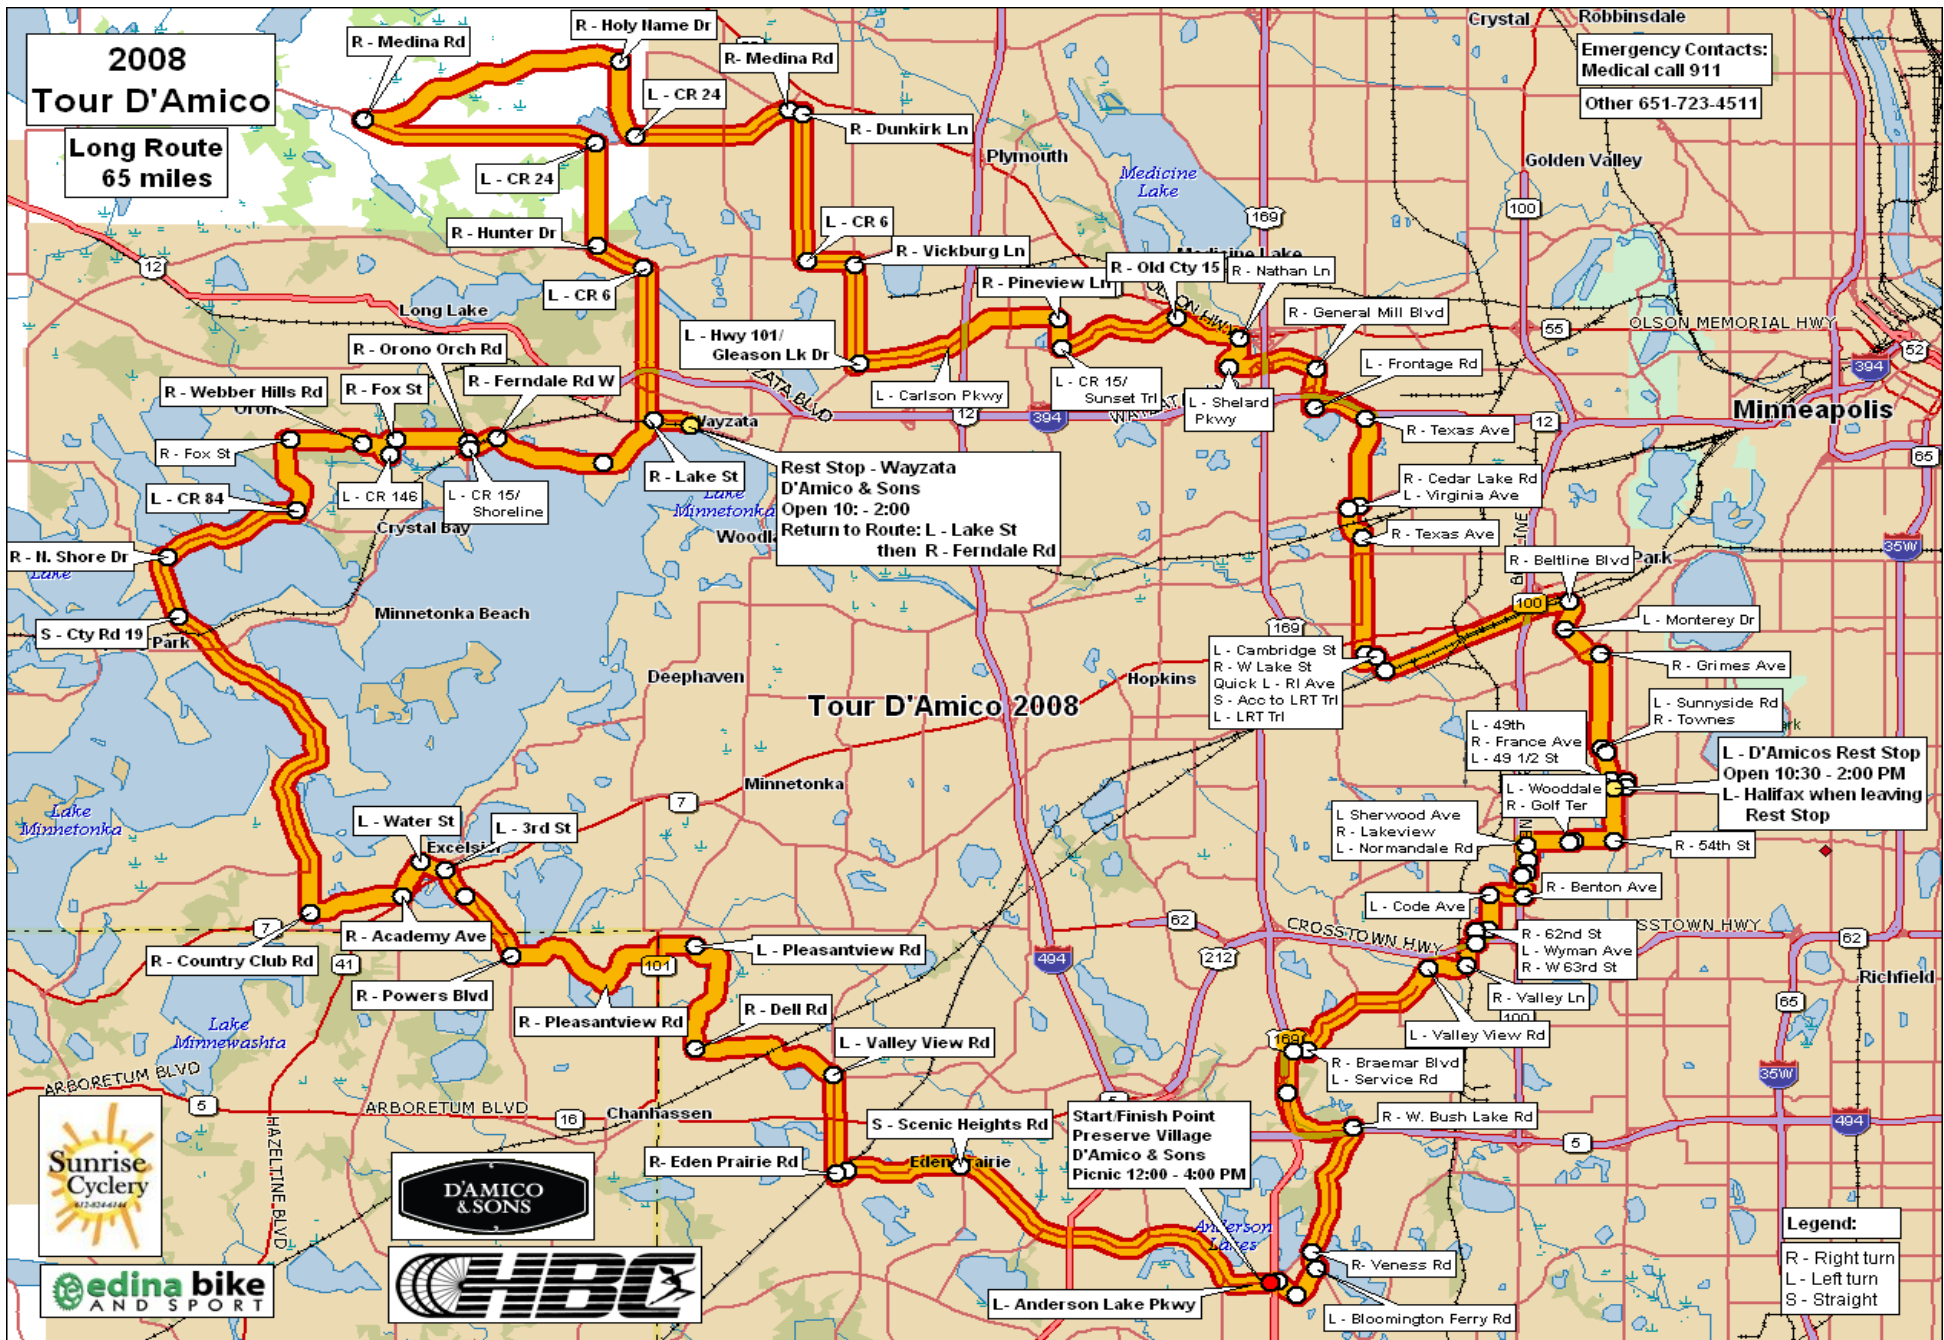

**2008
Tour D'Amico**

**Long Route
65 miles**

**Emergency Contacts:
Medical call 911
Other 651-723-4511**

Legend:
R - Right turn
L - Left turn
S - Straight

DeLORME

Data use subject to license.
© 2006 DeLorme. Topo USA® 6.0.
www.delorme.com